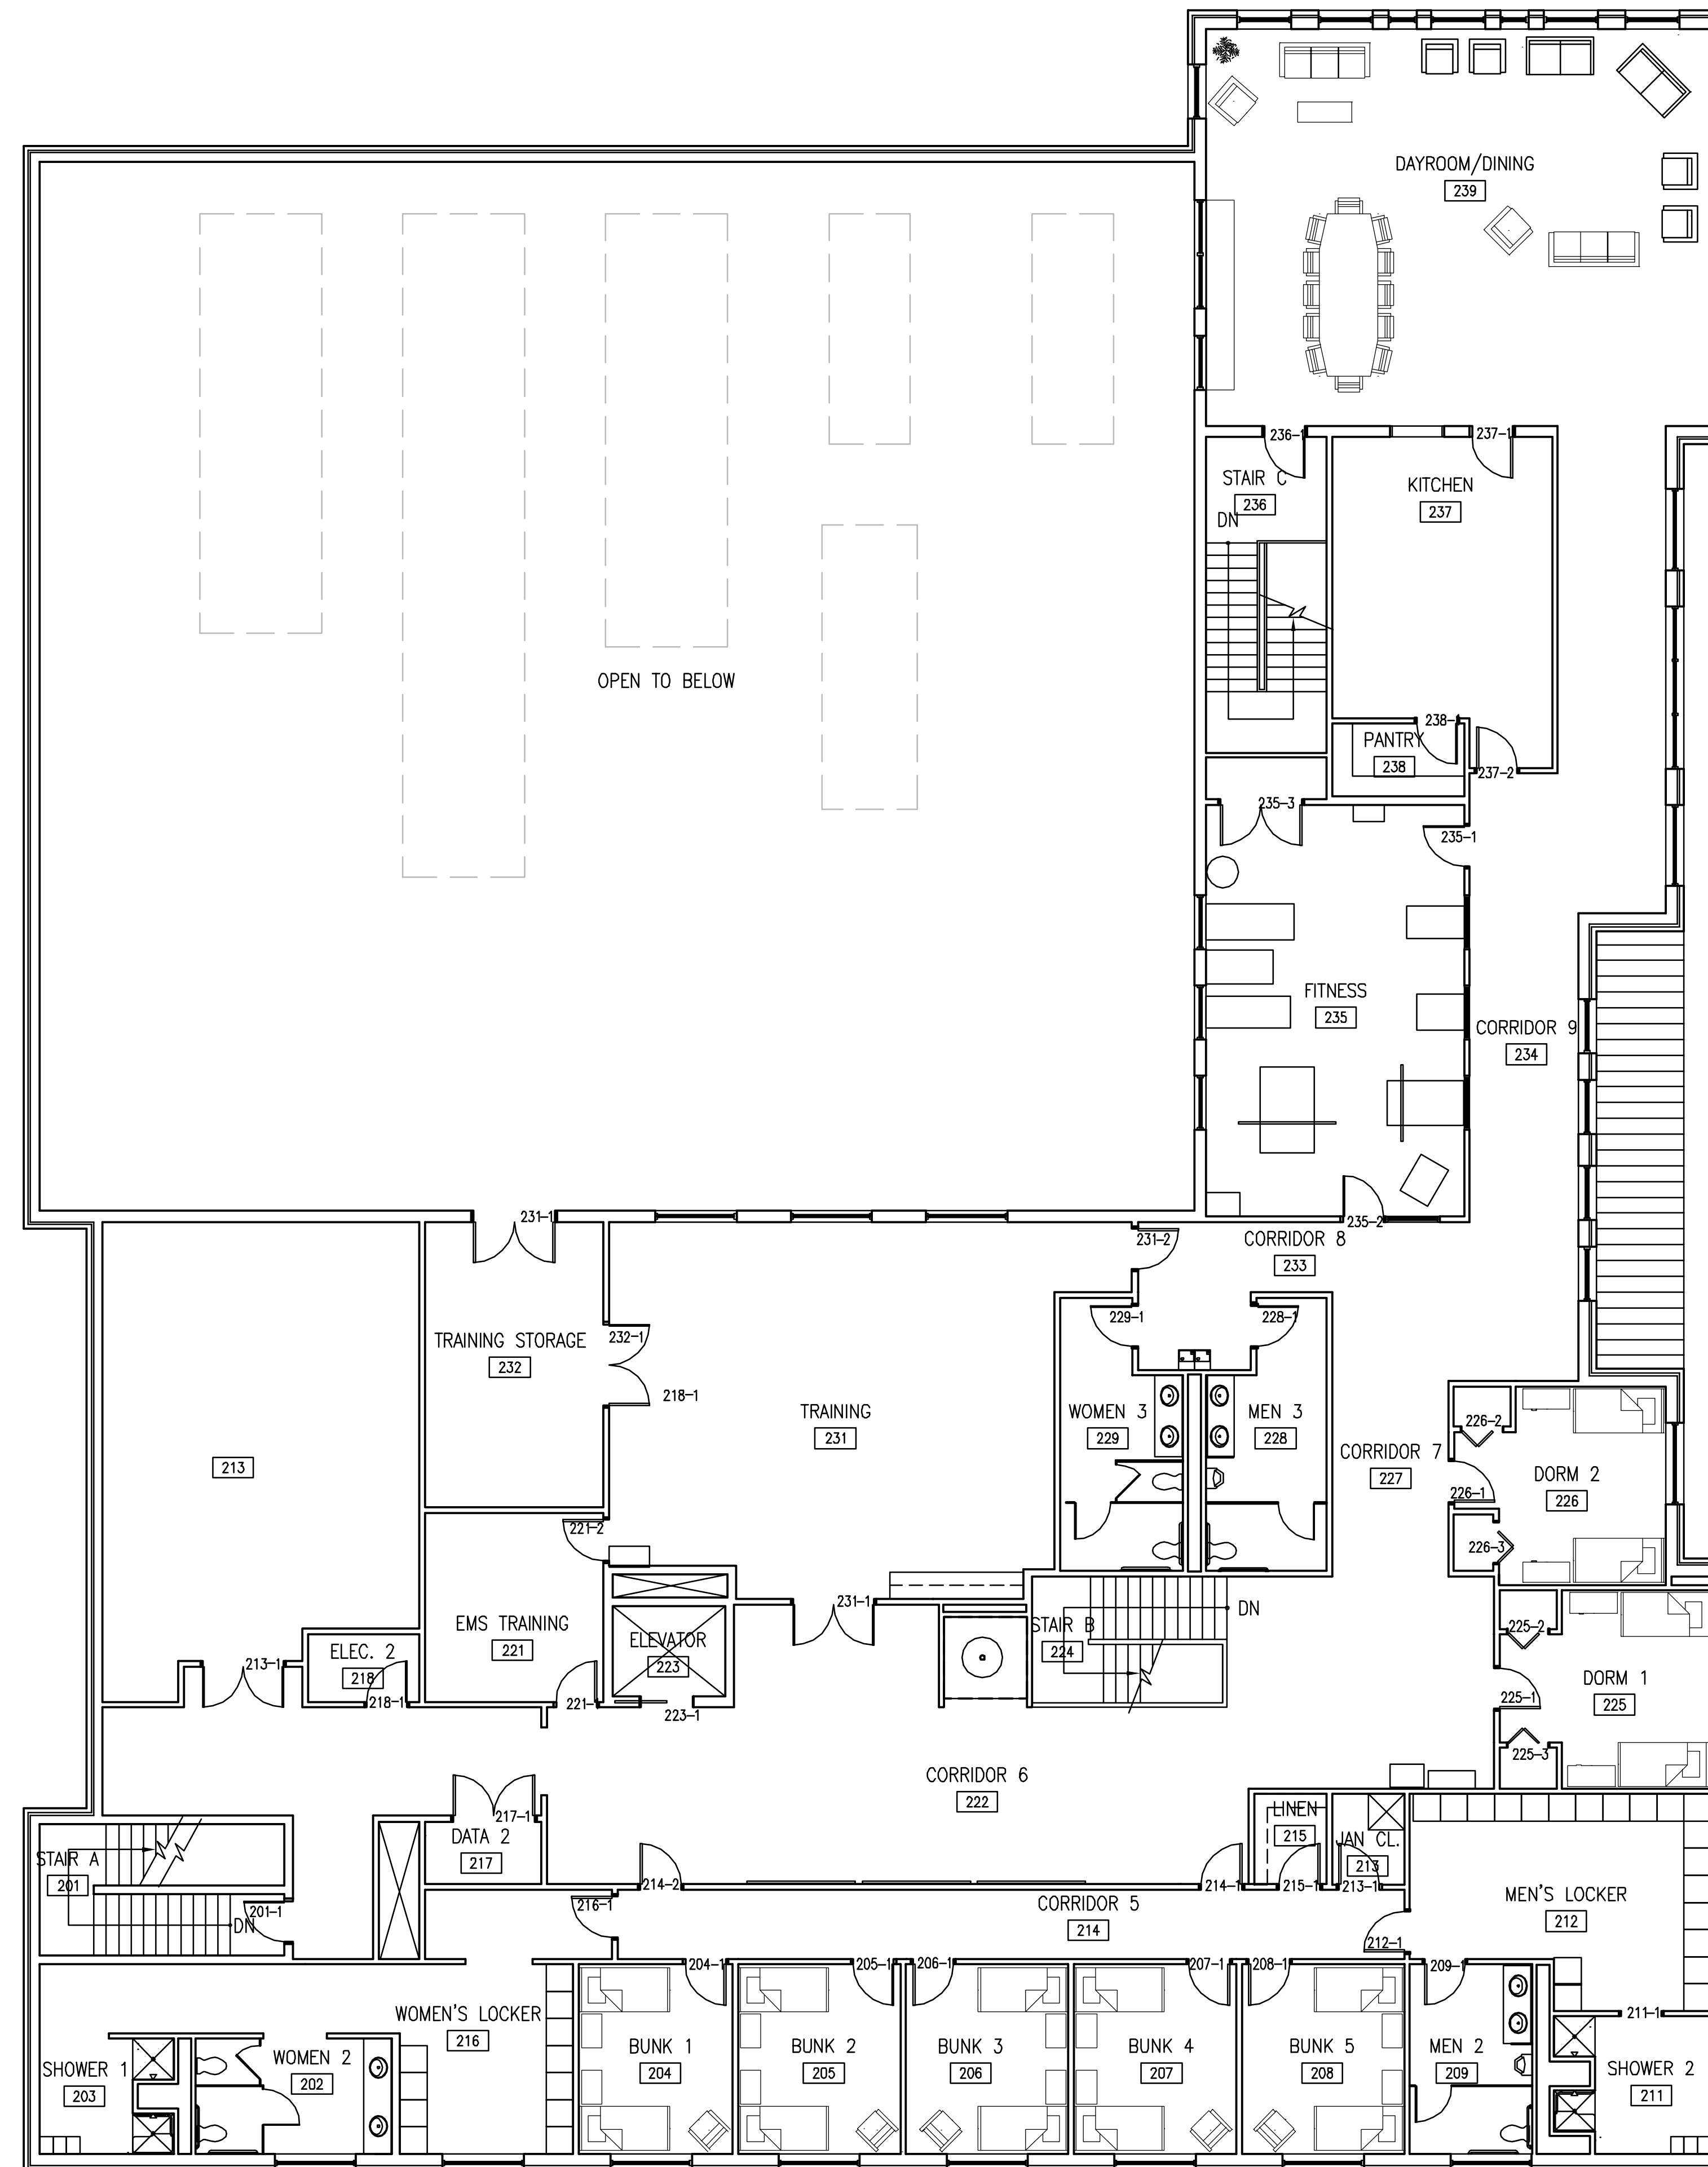

## SCHEME 10

### SECOND FLOOR PLAN

Project Manager:  
**A. PETROSKY**  
Designed by:  
**A. PETROSKY**  
Drawn by:  
**L. McMULLEN**  
Checked by:  
**T. GASTELIN**  
Date Issued:  
NOVEMBER 14, 2006  
Scale:

Date: \_\_\_\_\_  
Project Number: \_\_\_\_\_ File Name: \_\_\_\_\_

Drawing Number:

### SECOND FLOOR PLAN

SCALE: 1/8"=1'-0"