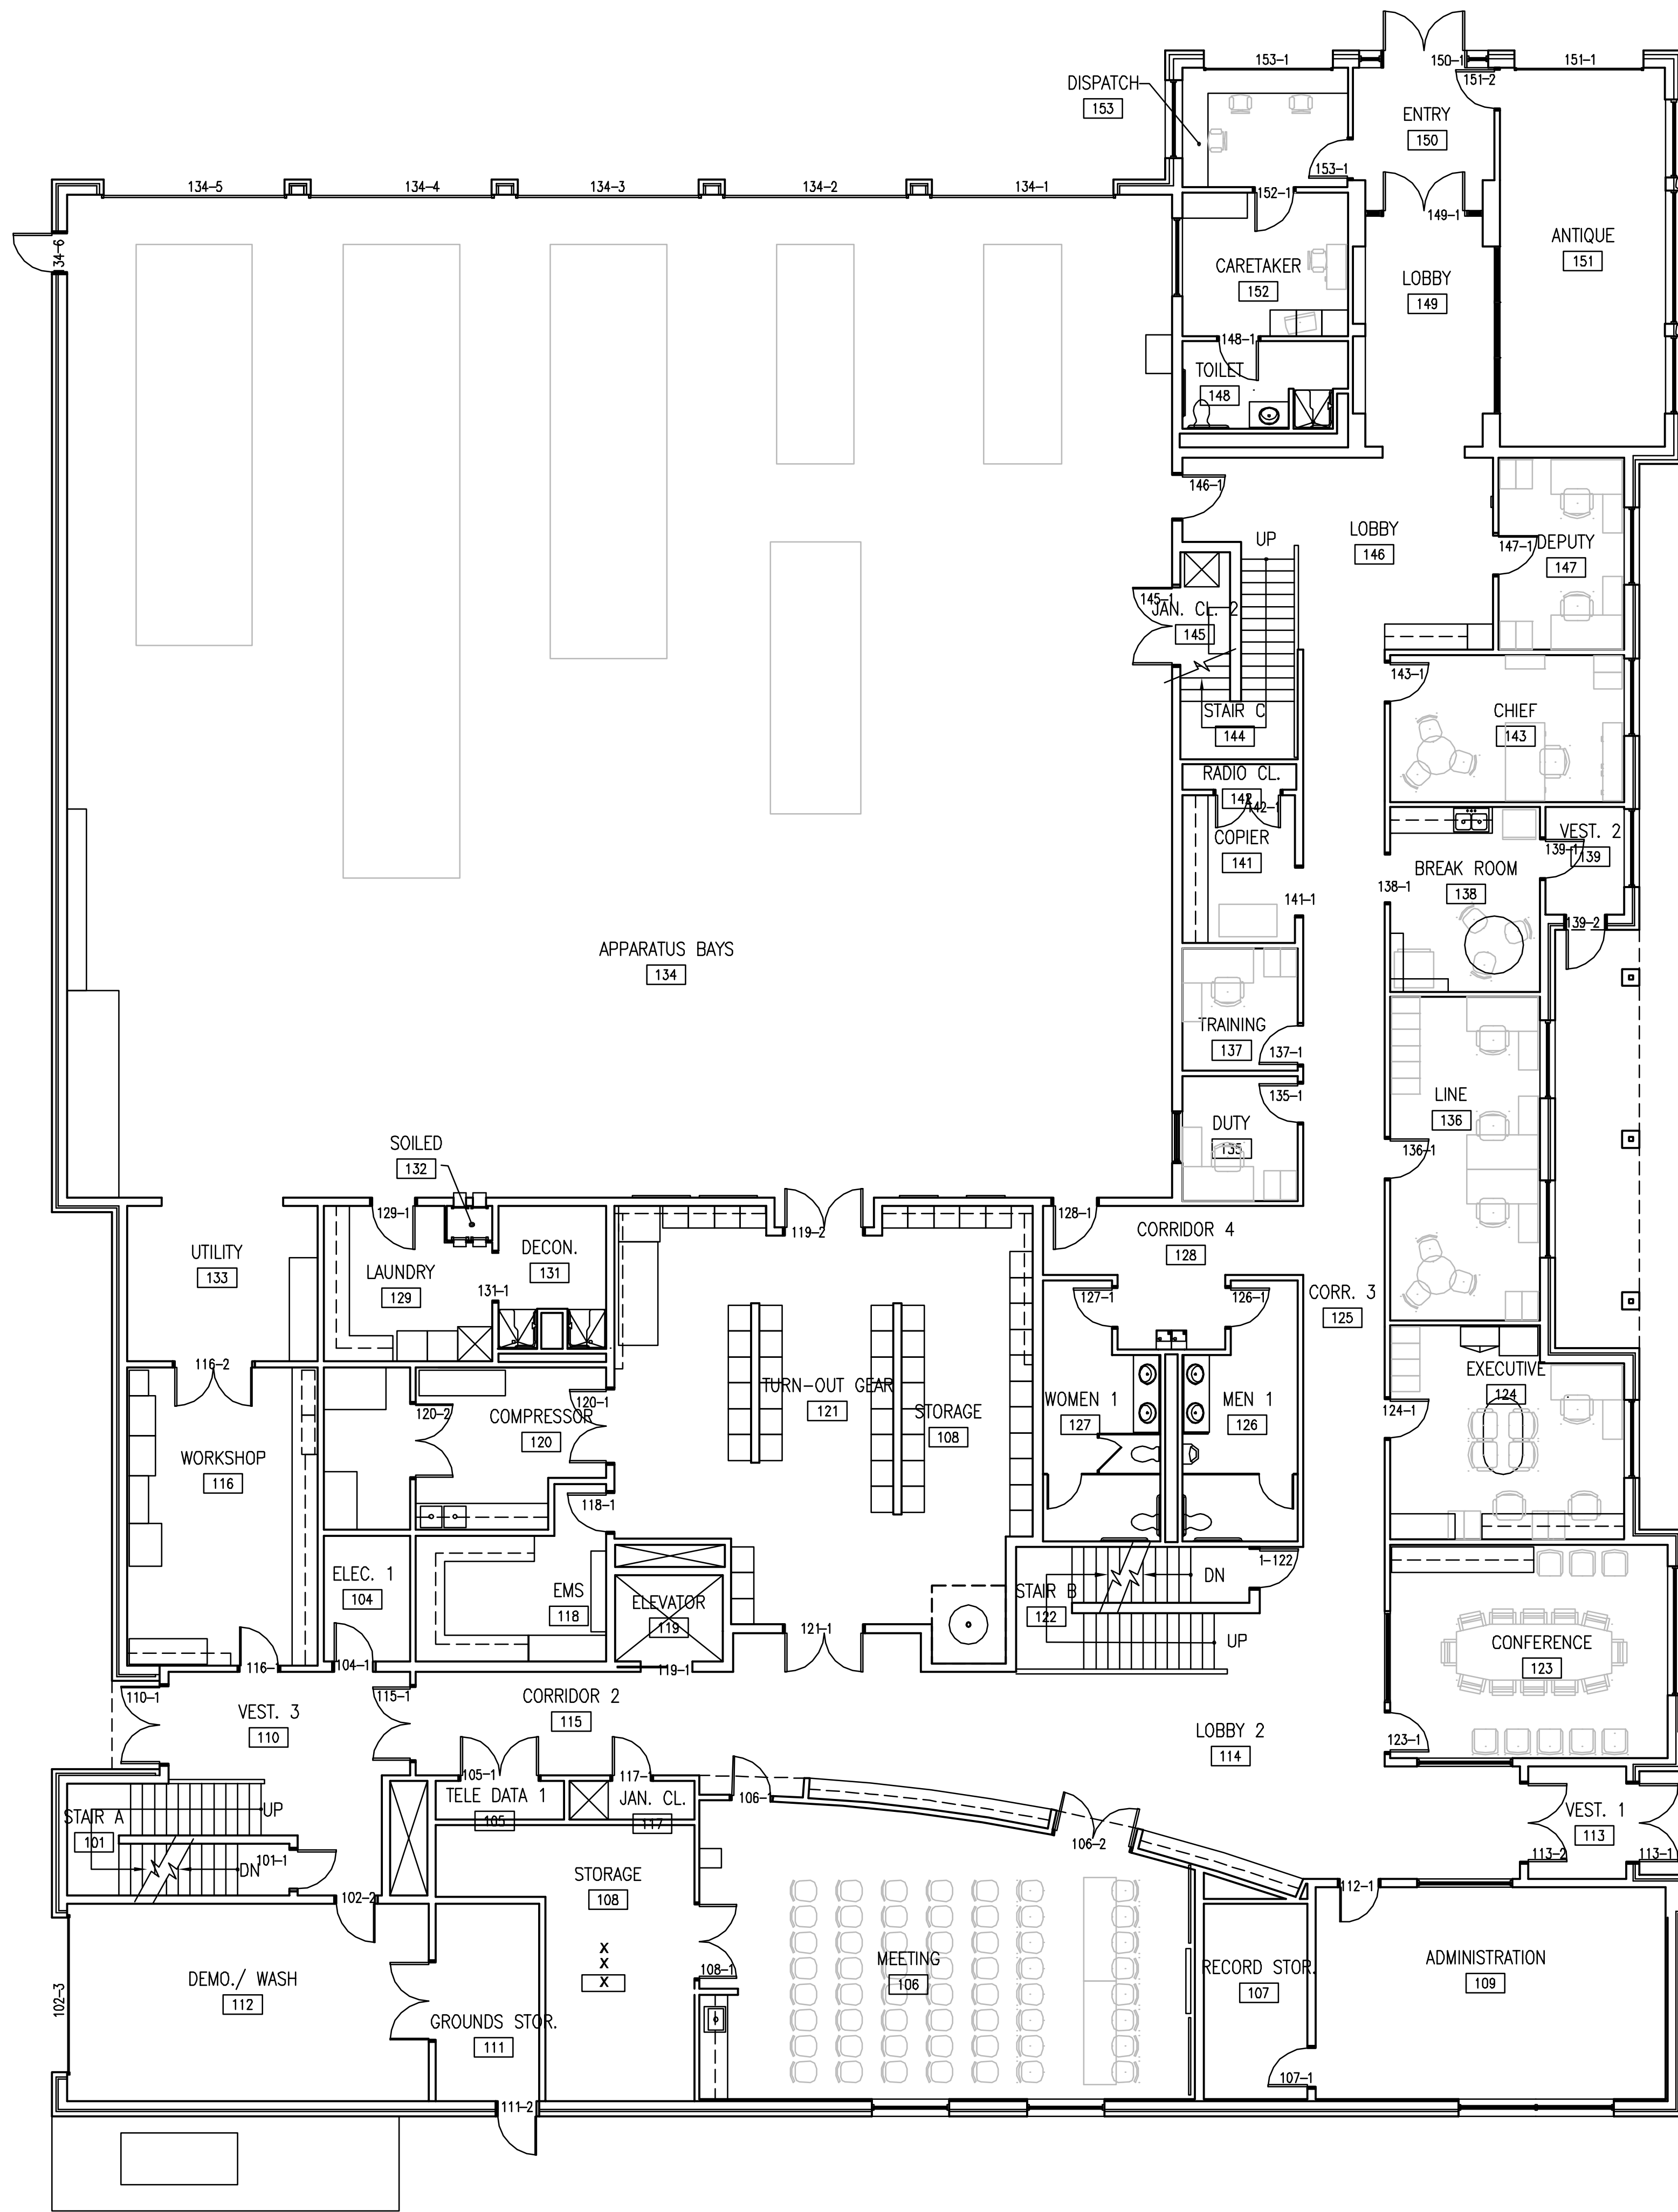

SCHEME 10

FIRST FLOOR PLAN

Project Manager:
A. PETROSKY
Designed by:
A. PETROSKY
Drawn by:
L. MCMULLEN
Checked by:
T. GARTELEIN
Date Issued:
NOVEMBER 14, 2006
Scale:

Date: _____
Project Number: _____ File Name: _____

Drawing Number:

A102

X of 71

FIRST FLOOR PLAN
SCALE: 1/8"=1'-0"